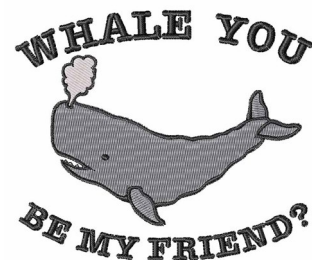

Name: Whale You Machine Embroidery Design

SKU: WD02-JLA001801D

Brand: Windmill Designs

Unique Colors: 13 (3 color Stops)

Unique Colors

	Color Name (Color Code)	Manufacturer - Type
	Super White (1001) [No Color Selected]	madeira - rayon
	Dusty Lilac (1263) [No Color Selected]	madeira - rayon
	Crocus (286)	Exquisite - Polyester 1000m