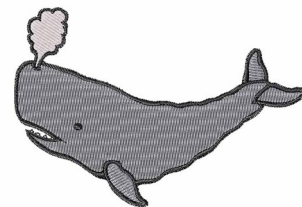

Name: Grey Whale

SKU: WD02-JLA001801A

Brand: Windmill Designs

Unique Colors: 13 (3 color Stops)

Unique Colors

	Color Name (Color Code)	Manufacturer - Type
	Super White (1001) [No Color Selected]	madeira - rayon
	Dusty Lilac (1263) [No Color Selected]	madeira - rayon
	Crocus (286)	Exquisite - Polyester 1000m