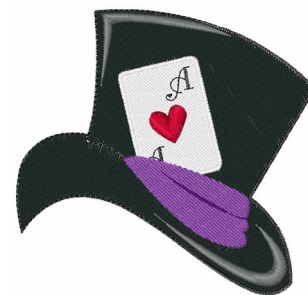

**Name:** Mad Hatter Machine Embroidery Design

**SKU:** WD02-JLA001796A

**Brand:** Windmill Designs

**Unique Colors:** 13 (7 color Stops)

## Unique Colors

	<b>Color Name (Color Code)</b>	<b>Manufacturer - Type</b>
	Super White (1001) [No Color Selected]	madeira - rayon
	Dusty Lilac (1263) [No Color Selected]	madeira - rayon
	Crocus (286)	Exquisite - Polyester 1000m