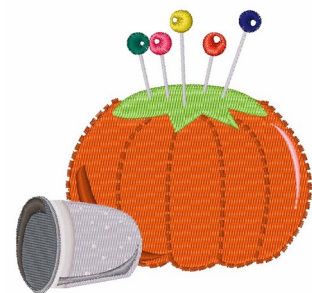

Name: Pin Cushion

SKU: WD02-JLA001795A

Brand: Windmill Designs

Unique Colors: 13 (15 color Stops)

Unique Colors

	Color Name (Color Code)	Manufacturer - Type
	Super White (1001) [No Color Selected]	madeira - rayon
	Dusty Lilac (1263) [No Color Selected]	madeira - rayon
	Crocus (286)	Exquisite - Polyester 1000m

Complete Color Sequence

#		Color Name (Color Code)	Manufacturer - Type
1		Super White (1001) [No Color Selected]	madeira - rayon
2		Super White (1001) [No Color Selected]	madeira - rayon
3		Crocus (286)	Exquisite - Polyester 1000m