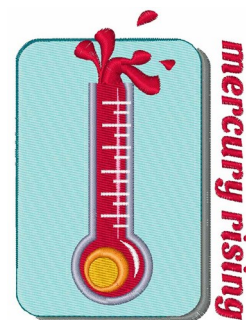

**Name:** Mercury Rising Machine Embroidery Design

**SKU:** WD02-JLA001793D

**Brand:** Windmill Designs

**Unique Colors:** 13 (10 color Stops)

## Unique Colors

	<b>Color Name (Color Code)</b>	<b>Manufacturer - Type</b>
	Super White (1001) [No Color Selected]	madeira - rayon
	Dusty Lilac (1263) [No Color Selected]	madeira - rayon
	Crocus (286)	Exquisite - Polyester 1000m