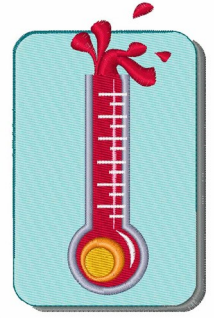

Name: Thermometer

SKU: WD02-JLA001793A

Brand: Windmill Designs

Unique Colors: 13 (9 color Stops)

Unique Colors

	Color Name (Color Code)	Manufacturer - Type
	Super White (1001) [No Color Selected]	madeira - rayon
	Dusty Lilac (1263) [No Color Selected]	madeira - rayon
	Crocus (286)	Exquisite - Polyester 1000m

Complete Color Sequence

#		Color Name (Color Code)	Manufacturer - Type
1		Super White (1001) [No Color Selected]	madeira - rayon
2		Super White (1001) [No Color Selected]	madeira - rayon
3		Crocus (286)	Exquisite - Polyester 1000m