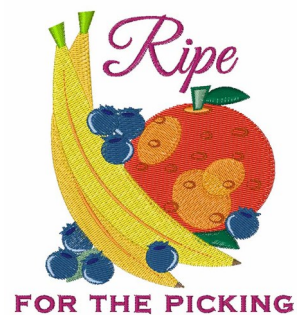

Name: Ripe Fruit Machine Embroidery Design

SKU: WD02-JLA001781B

Brand: Windmill Designs

Unique Colors: 13 (15 color Stops)

Unique Colors

	Color Name (Color Code)	Manufacturer - Type
	Super White (1001) [No Color Selected]	madeira - rayon
	Dusty Lilac (1263) [No Color Selected]	madeira - rayon
	Crocus (286)	Exquisite - Polyester 1000m