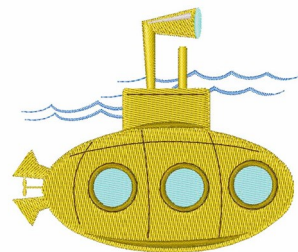

Name: Submarine

SKU: WD02-JLA001780A

Brand: Windmill Designs

Unique Colors: 13 (6 color Stops)

Unique Colors

	Color Name (Color Code)	Manufacturer - Type
	Super White (1001) [No Color Selected]	madeira - rayon
	Dusty Lilac (1263) [No Color Selected]	madeira - rayon
	Crocus (286)	Exquisite - Polyester 1000m