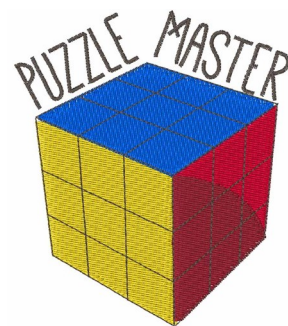

Name: Puzzle Master Machine Embroidery Design

SKU: WD02-JLA001768D

Brand: Windmill Designs

Unique Colors: 13 (5 color Stops)

Unique Colors

	Color Name (Color Code)	Manufacturer - Type
	Super White (1001) [No Color Selected]	madeira - rayon
	Dusty Lilac (1263) [No Color Selected]	madeira - rayon
	Crocus (286)	Exquisite - Polyester 1000m