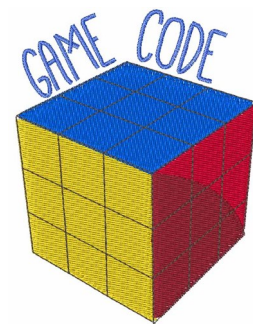

Name: Game Code

SKU: WD02-JLA001768B

Brand: Windmill Designs

Unique Colors: 13 (6 color Stops)

Unique Colors

	Color Name (Color Code)	Manufacturer - Type
	Super White (1001) [No Color Selected]	madeira - rayon
	Dusty Lilac (1263) [No Color Selected]	madeira - rayon
	Crocus (286)	Exquisite - Polyester 1000m

Complete Color Sequence

#		Color Name (Color Code)	Manufacturer - Type
1		Super White (1001) [No Color Selected]	madeira - rayon
2		Super White (1001) [No Color Selected]	madeira - rayon
3		Crocus (286)	Exquisite - Polyester 1000m