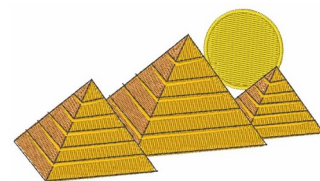

**Name:** Egyptian Pyramids

**SKU:** WD02-JLA001763A

**Brand:** Windmill Designs

**Unique Colors:** 13 (5 color Stops)

## Unique Colors

	<b>Color Name (Color Code)</b>	<b>Manufacturer - Type</b>
	Super White (1001) [No Color Selected]	madeira - rayon
	Dusty Lilac (1263) [No Color Selected]	madeira - rayon
	Crocus (286)	Exquisite - Polyester 1000m

# Complete Color Sequence

#		Color Name (Color Code)	Manufacturer - Type
1		Super White (1001) [No Color Selected]	madeira - rayon
2		Super White (1001) [No Color Selected]	madeira - rayon
3		Crocus (286)	Exquisite - Polyester 1000m