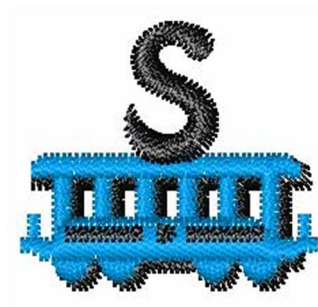

Name: Train-Font s Machine Embroidery Design

SKU: WD02-JLA001760_ss

Brand: Windmill Designs

Unique Colors: 13 (3 color Stops)

Unique Colors

	Color Name (Color Code)	Manufacturer - Type
	Super White (1001) [No Color Selected]	madeira - rayon
	Dusty Lilac (1263) [No Color Selected]	madeira - rayon
	Crocus (286)	Exquisite - Polyester 1000m

Complete Color Sequence

#		Color Name (Color Code)	Manufacturer - Type
1		Super White (1001) [No Color Selected]	madeira - rayon
2		Super White (1001) [No Color Selected]	madeira - rayon
3		Crocus (286)	Exquisite - Polyester 1000m