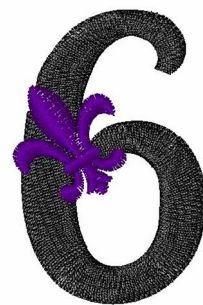

**Name:** Fleur-De-Lis-Font 6

**SKU:** WD02-JLA001757\_6

**Brand:** Windmill Designs

**Unique Colors:** 13 (2 color Stops)

## Unique Colors

	<b>Color Name (Color Code)</b>	<b>Manufacturer - Type</b>
	Super White (1001) [No Color Selected]	madeira - rayon
	Dusty Lilac (1263) [No Color Selected]	madeira - rayon
	Crocus (286)	Exquisite - Polyester 1000m

# Complete Color Sequence

#		Color Name (Color Code)	Manufacturer - Type
1		Super White (1001) [No Color Selected]	madeira - rayon
2		Super White (1001) [No Color Selected]	madeira - rayon
3		Crocus (286)	Exquisite - Polyester 1000m