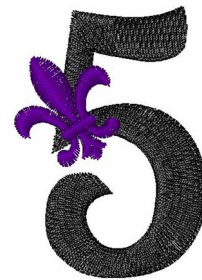

**Name:** Fleur-De-Lis-Font 5

**SKU:** WD02-JLA001757\_5

**Brand:** Windmill Designs

**Unique Colors:** 13 (2 color Stops)

## Unique Colors

	<b>Color Name (Color Code)</b>	<b>Manufacturer - Type</b>
	Super White (1001) [No Color Selected]	madeira - rayon
	Dusty Lilac (1263) [No Color Selected]	madeira - rayon
	Crocus (286)	Exquisite - Polyester 1000m

# Complete Color Sequence

#		Color Name (Color Code)	Manufacturer - Type
1		Super White (1001) [No Color Selected]	madeira - rayon
2		Super White (1001) [No Color Selected]	madeira - rayon
3		Crocus (286)	Exquisite - Polyester 1000m