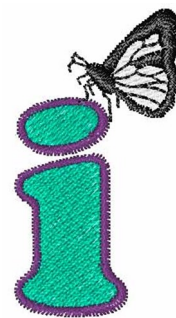

**Name:** Butterfly Lowercase I Machine Embroidery Design

**SKU:** WD02-JLA001756\_is

**Brand:** Windmill Designs

**Unique Colors:** 13 (4 color Stops)

## Unique Colors

	<b>Color Name (Color Code)</b>	<b>Manufacturer - Type</b>
	Super White (1001) [No Color Selected]	madeira - rayon
	Dusty Lilac (1263) [No Color Selected]	madeira - rayon
	Crocus (286)	Exquisite - Polyester 1000m