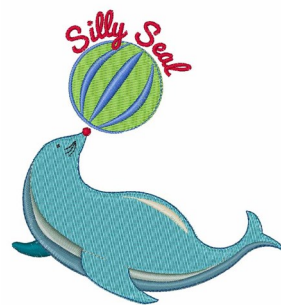

Name: Silly Seal Machine Embroidery Design

SKU: WD02-JLA001755D

Brand: Windmill Designs

Unique Colors: 13 (11 color Stops)

Unique Colors

	Color Name (Color Code)	Manufacturer - Type
	Super White (1001) [No Color Selected]	madeira - rayon
	Dusty Lilac (1263) [No Color Selected]	madeira - rayon
	Crocus (286)	Exquisite - Polyester 1000m