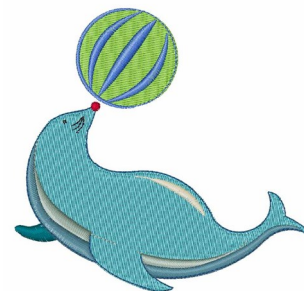

Name: Circus Seal Machine Embroidery Design

SKU: WD02-JLA001755B

Brand: Windmill Designs

Unique Colors: 13 (10 color Stops)

Unique Colors

	Color Name (Color Code)	Manufacturer - Type
	Super White (1001) [No Color Selected]	madeira - rayon
	Dusty Lilac (1263) [No Color Selected]	madeira - rayon
	Crocus (286)	Exquisite - Polyester 1000m