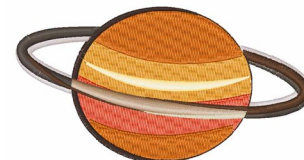

Name: Saturn Planet Machine Embroidery Design

SKU: WD02-JLA001752A

Brand: Windmill Designs

Unique Colors: 13 (10 color Stops)

Unique Colors

	Color Name (Color Code)	Manufacturer - Type
	Super White (1001) [No Color Selected]	madeira - rayon
	Dusty Lilac (1263) [No Color Selected]	madeira - rayon
	Crocus (286)	Exquisite - Polyester 1000m

Complete Color Sequence

#		Color Name (Color Code)	Manufacturer - Type
1		Super White (1001) [No Color Selected]	madeira - rayon
2		Super White (1001) [No Color Selected]	madeira - rayon
3		Crocus (286)	Exquisite - Polyester 1000m