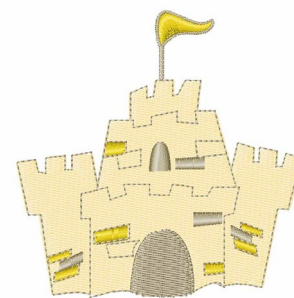

Name: Sand Castle

SKU: WD02-JLA001751B

Brand: Windmill Designs

Unique Colors: 13 (3 color Stops)

Unique Colors

	Color Name (Color Code)	Manufacturer - Type
	Super White (1001) [No Color Selected]	madeira - rayon
	Dusty Lilac (1263) [No Color Selected]	madeira - rayon
	Crocus (286)	Exquisite - Polyester 1000m

Complete Color Sequence

#		Color Name (Color Code)	Manufacturer - Type
1		Super White (1001) [No Color Selected]	madeira - rayon
2		Super White (1001) [No Color Selected]	madeira - rayon
3		Crocus (286)	Exquisite - Polyester 1000m