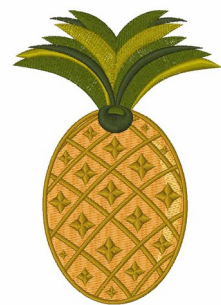

Name: Pineapple Machine Embroidery Design

SKU: WD02-JLA001738B

Brand: Windmill Designs

Unique Colors: 13 (7 color Stops)

Unique Colors

	Color Name (Color Code)	Manufacturer - Type
	Super White (1001) [No Color Selected]	madeira - rayon
	Dusty Lilac (1263) [No Color Selected]	madeira - rayon
	Crocus (286)	Exquisite - Polyester 1000m

Complete Color Sequence

#		Color Name (Color Code)	Manufacturer - Type
1		Super White (1001) [No Color Selected]	madeira - rayon
2		Super White (1001) [No Color Selected]	madeira - rayon
3		Crocus (286)	Exquisite - Polyester 1000m