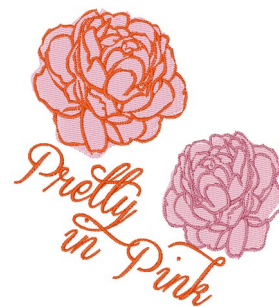

**Name:** Pretty in Pink Machine Embroidery Design

**SKU:** WD02-JLA001735D

**Brand:** Windmill Designs

**Unique Colors:** 13 (3 color Stops)