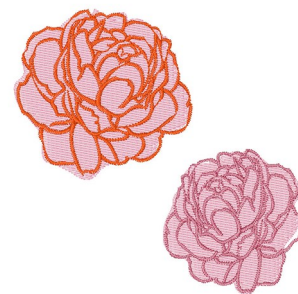

Name: Flower Blooms Machine Embroidery Design

SKU: WD02-JLA001735A

Brand: Windmill Designs

Unique Colors: 13 (3 color Stops)

Unique Colors

	Color Name (Color Code)	Manufacturer - Type
	Super White (1001) [No Color Selected]	madeira - rayon
	Dusty Lilac (1263) [No Color Selected]	madeira - rayon
	Crocus (286)	Exquisite - Polyester 1000m

Complete Color Sequence

#		Color Name (Color Code)	Manufacturer - Type
1		Super White (1001) [No Color Selected]	madeira - rayon
2		Super White (1001) [No Color Selected]	madeira - rayon
3		Crocus (286)	Exquisite - Polyester 1000m