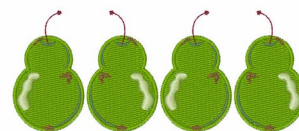

Name: Pear Row Machine Embroidery Design

SKU: WD02-JLA001732A

Brand: Windmill Designs

Unique Colors: 13 (5 color Stops)

Unique Colors

	Color Name (Color Code)	Manufacturer - Type
	Super White (1001) [No Color Selected]	madeira - rayon
	Dusty Lilac (1263) [No Color Selected]	madeira - rayon
	Crocus (286)	Exquisite - Polyester 1000m

Complete Color Sequence

#		Color Name (Color Code)	Manufacturer - Type
1		Super White (1001) [No Color Selected]	madeira - rayon
2		Super White (1001) [No Color Selected]	madeira - rayon
3		Crocus (286)	Exquisite - Polyester 1000m