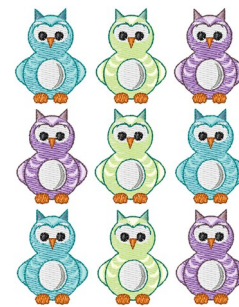

Name: Owls Machine Embroidery Design

SKU: WD02-JLA001729A

Brand: Windmill Designs

Unique Colors: 13 (27 color Stops)

Unique Colors

	Color Name (Color Code)	Manufacturer - Type
	Super White (1001) [No Color Selected]	madeira - rayon
	Dusty Lilac (1263) [No Color Selected]	madeira - rayon
	Crocus (286)	Exquisite - Polyester 1000m

Complete Color Sequence

#		Color Name (Color Code)	Manufacturer - Type
1		Super White (1001) [No Color Selected]	madeira - rayon
2		Super White (1001) [No Color Selected]	madeira - rayon
3		Crocus (286)	Exquisite - Polyester 1000m