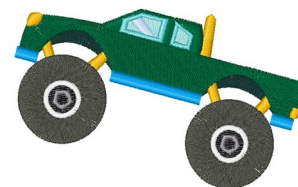

Name: Monster Truck Machine Embroidery Design

SKU: WD02-JLA001727A

Brand: Windmill Designs

Unique Colors: 13 (12 color Stops)

Unique Colors

	Color Name (Color Code)	Manufacturer - Type
	Super White (1001) [No Color Selected]	madeira - rayon
	Dusty Lilac (1263) [No Color Selected]	madeira - rayon
	Crocus (286)	Exquisite - Polyester 1000m

Complete Color Sequence

#		Color Name (Color Code)	Manufacturer - Type
1		Super White (1001) [No Color Selected]	madeira - rayon
2		Super White (1001) [No Color Selected]	madeira - rayon
3		Crocus (286)	Exquisite - Polyester 1000m