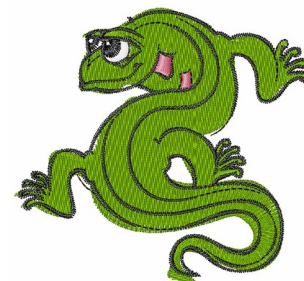

Name: Iguana Machine Embroidery Design

SKU: WD02-JLA001716A

Brand: Windmill Designs

Unique Colors: 13 (4 color Stops)

Unique Colors

	Color Name (Color Code)	Manufacturer - Type
	Super White (1001) [No Color Selected]	madeira - rayon
	Dusty Lilac (1263) [No Color Selected]	madeira - rayon
	Crocus (286)	Exquisite - Polyester 1000m

Complete Color Sequence

#		Color Name (Color Code)	Manufacturer - Type
1		Super White (1001) [No Color Selected]	madeira - rayon
2		Super White (1001) [No Color Selected]	madeira - rayon
3		Crocus (286)	Exquisite - Polyester 1000m