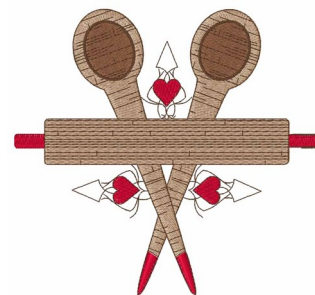

Name: Rolling Pin Machine Embroidery Design

SKU: WD02-JLA001712A

Brand: Windmill Designs

Unique Colors: 13 (4 color Stops)

Unique Colors

	Color Name (Color Code)	Manufacturer - Type
	Super White (1001) [No Color Selected]	madeira - rayon
	Dusty Lilac (1263) [No Color Selected]	madeira - rayon
	Crocus (286)	Exquisite - Polyester 1000m

Complete Color Sequence

#		Color Name (Color Code)	Manufacturer - Type
1		Super White (1001) [No Color Selected]	madeira - rayon
2		Super White (1001) [No Color Selected]	madeira - rayon
3		Crocus (286)	Exquisite - Polyester 1000m