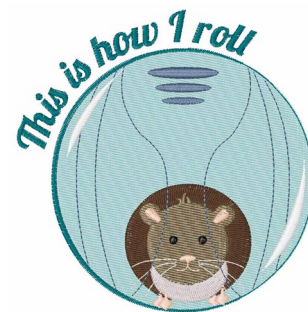

Name: How I Roll Machine Embroidery Design

SKU: WD02-JLA001699D

Brand: Windmill Designs

Unique Colors: 13 (12 color Stops)

Unique Colors

	Color Name (Color Code)	Manufacturer - Type
	Super White (1001) [No Color Selected]	madeira - rayon
	Dusty Lilac (1263) [No Color Selected]	madeira - rayon
	Crocus (286)	Exquisite - Polyester 1000m