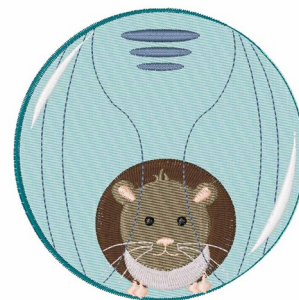

**Name:** Hamster Ball Machine Embroidery Design

**SKU:** WD02-JLA001699A

**Brand:** Windmill Designs

**Unique Colors:** 13 (11 color Stops)

## Unique Colors

	Color Name (Color Code)	Manufacturer - Type
	Super White (1001) [No Color Selected]	madeira - rayon
	Dusty Lilac (1263) [No Color Selected]	madeira - rayon
	Crocus (286)	Exquisite - Polyester 1000m