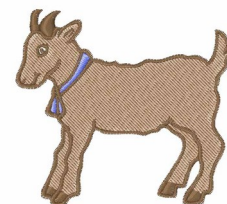

Name: Dont Goat There Machine Embroidery Design

SKU: WD02-JLA001695B

Brand: Windmill Designs

Unique Colors: 13 (5 color Stops)

Don't Goat There

Unique Colors

	Color Name (Color Code)	Manufacturer - Type
	Super White (1001) [No Color Selected]	madeira - rayon
	Dusty Lilac (1263) [No Color Selected]	madeira - rayon
	Crocus (286)	Exquisite - Polyester 1000m

Complete Color Sequence

#		Color Name (Color Code)	Manufacturer - Type
1		Super White (1001) [No Color Selected]	madeira - rayon
2		Super White (1001) [No Color Selected]	madeira - rayon
3		Crocus (286)	Exquisite - Polyester 1000m