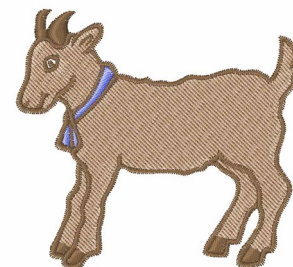

**Name:** Billy Goat Machine Embroidery Design

**SKU:** WD02-JLA001695A

**Brand:** Windmill Designs

**Unique Colors:** 13 (4 color Stops)