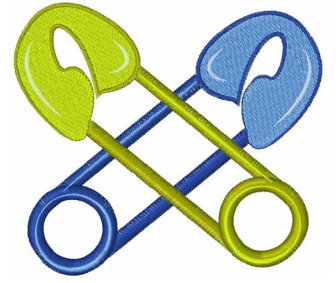

Name: Diaper Pins

SKU: WD02-JLA001677A

Brand: Windmill Designs

Unique Colors: 13 (8 color Stops)

Unique Colors

	Color Name (Color Code)	Manufacturer - Type
	Super White (1001) [No Color Selected]	madeira - rayon
	Dusty Lilac (1263) [No Color Selected]	madeira - rayon
	Crocus (286)	Exquisite - Polyester 1000m

Complete Color Sequence

#		Color Name (Color Code)	Manufacturer - Type
1		Super White (1001) [No Color Selected]	madeira - rayon
2		Super White (1001) [No Color Selected]	madeira - rayon
3		Crocus (286)	Exquisite - Polyester 1000m