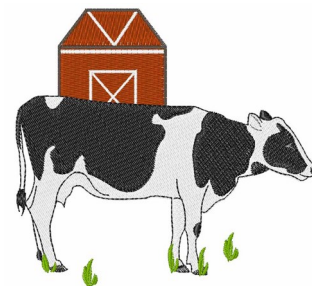

Name: Farm Cow Machine Embroidery Design

SKU: WD02-JLA001673A

Brand: Windmill Designs

Unique Colors: 13 (7 color Stops)

Unique Colors

	Color Name (Color Code)	Manufacturer - Type
	Super White (1001) [No Color Selected]	madeira - rayon
	Dusty Lilac (1263) [No Color Selected]	madeira - rayon
	Crocus (286)	Exquisite - Polyester 1000m