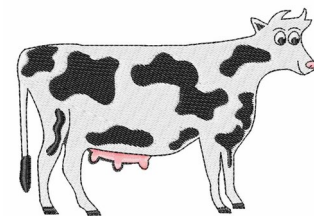

Name: Cow Machine Embroidery Design

SKU: WD02-JLA001672A

Brand: Windmill Designs

Unique Colors: 13 (4 color Stops)

Unique Colors

	Color Name (Color Code)	Manufacturer - Type
	Super White (1001) [No Color Selected]	madeira - rayon
	Dusty Lilac (1263) [No Color Selected]	madeira - rayon
	Crocus (286)	Exquisite - Polyester 1000m

Complete Color Sequence

#		Color Name (Color Code)	Manufacturer - Type
1		Super White (1001) [No Color Selected]	madeira - rayon
2		Super White (1001) [No Color Selected]	madeira - rayon
3		Crocus (286)	Exquisite - Polyester 1000m