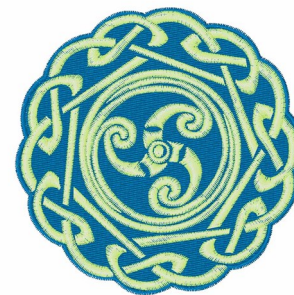

Name: Celtic Spiral Machine Embroidery Design

SKU: WD02-JLA001667A

Brand: Windmill Designs

Unique Colors: 13 (2 color Stops)

Unique Colors

	Color Name (Color Code)	Manufacturer - Type
	Super White (1001) [No Color Selected]	madeira - rayon
	Dusty Lilac (1263) [No Color Selected]	madeira - rayon
	Crocus (286)	Exquisite - Polyester 1000m

Complete Color Sequence

#		Color Name (Color Code)	Manufacturer - Type
1		Super White (1001) [No Color Selected]	madeira - rayon
2		Super White (1001) [No Color Selected]	madeira - rayon
3		Crocus (286)	Exquisite - Polyester 1000m