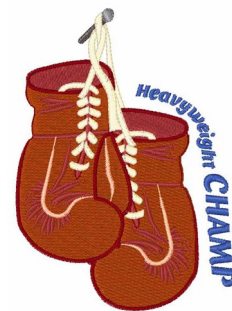

Name: Heavyweight Champ Machine
Embroidery Design

SKU: WD02-JLA001662B

Brand: Windmill Designs

Unique Colors: 13 (13 color Stops)

Unique Colors

	Color Name (Color Code)	Manufacturer - Type
	Super White (1001) [No Color Selected]	madeira - rayon
	Dusty Lilac (1263) [No Color Selected]	madeira - rayon
	Crocus (286)	Exquisite - Polyester 1000m