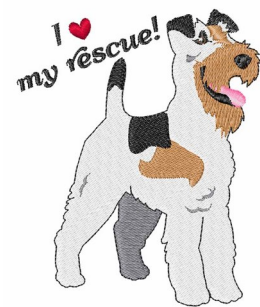

**Name:** My Rescue Machine Embroidery Design

**SKU:** WD02-JLA001658B

**Brand:** Windmill Designs

**Unique Colors:** 13 (11 color Stops)