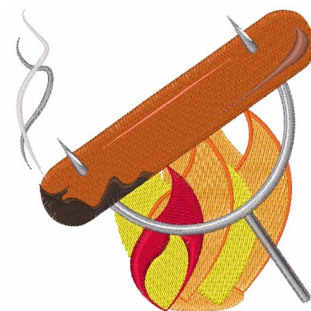

Name: Campfire Dog

SKU: WD02-JLA001655B

Brand: Windmill Designs

Unique Colors: 13 (16 color Stops)

Unique Colors

	Color Name (Color Code)	Manufacturer - Type
	Super White (1001) [No Color Selected]	madeira - rayon
	Dusty Lilac (1263) [No Color Selected]	madeira - rayon
	Crocus (286)	Exquisite - Polyester 1000m

Complete Color Sequence

#		Color Name (Color Code)	Manufacturer - Type
1		Super White (1001) [No Color Selected]	madeira - rayon
2		Super White (1001) [No Color Selected]	madeira - rayon
3		Crocus (286)	Exquisite - Polyester 1000m