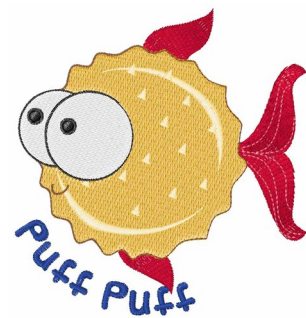

Name: Puff Puff Machine Embroidery Design

SKU: WD02-JLA001653D

Brand: Windmill Designs

Unique Colors: 13 (8 color Stops)

Unique Colors

	Color Name (Color Code)	Manufacturer - Type
	Super White (1001) [No Color Selected]	madeira - rayon
	Dusty Lilac (1263) [No Color Selected]	madeira - rayon
	Crocus (286)	Exquisite - Polyester 1000m