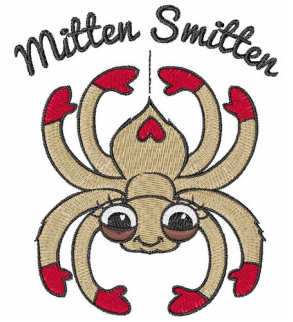

Name: Mitten Smitten

SKU: WD02-JLA001645C

Brand: Windmill Designs

Unique Colors: 13 (7 color Stops)

Unique Colors

	Color Name (Color Code)	Manufacturer - Type
	Super White (1001) [No Color Selected]	madeira - rayon
	Dusty Lilac (1263) [No Color Selected]	madeira - rayon
	Crocus (286)	Exquisite - Polyester 1000m