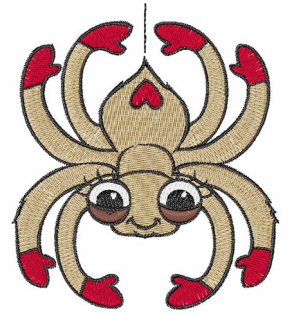

**Name:** Spider Heart

**SKU:** WD02-JLA001645A

**Brand:** Windmill Designs

**Unique Colors:** 13 (6 color Stops)

## Unique Colors

	<b>Color Name (Color Code)</b>	<b>Manufacturer - Type</b>
	Super White (1001) [No Color Selected]	madeira - rayon
	Dusty Lilac (1263) [No Color Selected]	madeira - rayon
	Crocus (286)	Exquisite - Polyester 1000m

# Complete Color Sequence

#		Color Name (Color Code)	Manufacturer - Type
1		Super White (1001) [No Color Selected]	madeira - rayon
2		Super White (1001) [No Color Selected]	madeira - rayon
3		Crocus (286)	Exquisite - Polyester 1000m