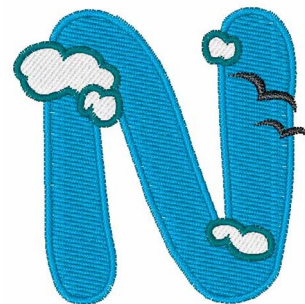

**Name:** Sky Cloud N Machine Embroidery Design

**SKU:** WD02-JLA001640\_N

**Brand:** Windmill Designs

**Unique Colors:** 13 (4 color Stops)

## Unique Colors

	Color Name (Color Code)	Manufacturer - Type
	Super White (1001) [No Color Selected]	madeira - rayon
	Dusty Lilac (1263) [No Color Selected]	madeira - rayon
	Crocus (286)	Exquisite - Polyester 1000m

# Complete Color Sequence

#		Color Name (Color Code)	Manufacturer - Type
1		Super White (1001) [No Color Selected]	madeira - rayon
2		Super White (1001) [No Color Selected]	madeira - rayon
3		Crocus (286)	Exquisite - Polyester 1000m