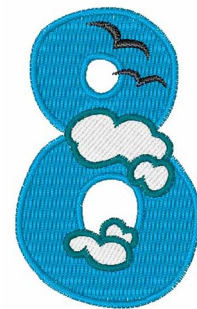

Name: Sky Cloud 8

SKU: WD02-JLA001640_8

Brand: Windmill Designs

Unique Colors: 13 (4 color Stops)

Unique Colors

	Color Name (Color Code)	Manufacturer - Type
	Super White (1001) [No Color Selected]	madeira - rayon
	Dusty Lilac (1263) [No Color Selected]	madeira - rayon
	Crocus (286)	Exquisite - Polyester 1000m

Complete Color Sequence

#		Color Name (Color Code)	Manufacturer - Type
1		Super White (1001) [No Color Selected]	madeira - rayon
2		Super White (1001) [No Color Selected]	madeira - rayon
3		Crocus (286)	Exquisite - Polyester 1000m