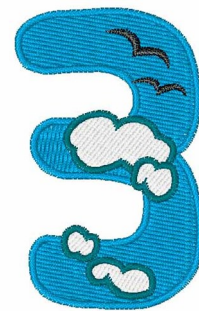

**Name:** Sky Cloud 3

**SKU:** WD02-JLA001640\_3

**Brand:** Windmill Designs

**Unique Colors:** 13 (4 color Stops)

## Unique Colors

|  | <b>Color Name (Color Code)</b>         | <b>Manufacturer - Type</b>  |
|--|--|-----------------------------|
|  | Super White (1001) [No Color Selected] | madeira - rayon             |
|  | Dusty Lilac (1263) [No Color Selected] | madeira - rayon             |
|  | Crocus (286)                           | Exquisite - Polyester 1000m |

# Complete Color Sequence

| # |   | Color Name (Color Code)                | Manufacturer - Type            |
|---|---|--|--------------------------------|
| 1 |  | Super White (1001) [No Color Selected] | madeira - rayon                |
| 2 |  | Super White (1001) [No Color Selected] | madeira - rayon                |
| 3 |  | Crocus (286)                           | Exquisite - Polyester<br>1000m |