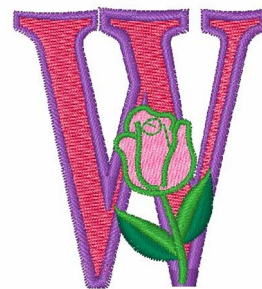

Name: Pretty Princess W Machine Embroidery Design

SKU: WD02-JLA001639_W

Brand: Windmill Designs

Unique Colors: 13 (5 color Stops)

Unique Colors

	Color Name (Color Code)	Manufacturer - Type
	Super White (1001) [No Color Selected]	madeira - rayon
	Dusty Lilac (1263) [No Color Selected]	madeira - rayon
	Crocus (286)	Exquisite - Polyester 1000m

Complete Color Sequence

#		Color Name (Color Code)	Manufacturer - Type
1		Super White (1001) [No Color Selected]	madeira - rayon
2		Super White (1001) [No Color Selected]	madeira - rayon
3		Crocus (286)	Exquisite - Polyester 1000m