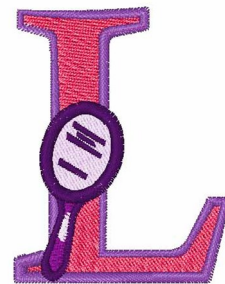

Name: Pretty Princess L Machine Embroidery Design

SKU: WD02-JLA001639_L

Brand: Windmill Designs

Unique Colors: 13 (5 color Stops)

Unique Colors

	Color Name (Color Code)	Manufacturer - Type
	Super White (1001) [No Color Selected]	madeira - rayon
	Dusty Lilac (1263) [No Color Selected]	madeira - rayon
	Crocus (286)	Exquisite - Polyester 1000m

Complete Color Sequence

#		Color Name (Color Code)	Manufacturer - Type
1		Super White (1001) [No Color Selected]	madeira - rayon
2		Super White (1001) [No Color Selected]	madeira - rayon
3		Crocus (286)	Exquisite - Polyester 1000m