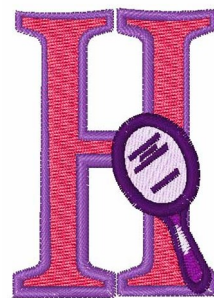

Name: Pretty Princess H Machine Embroidery Design

SKU: WD02-JLA001639_H

Brand: Windmill Designs

Unique Colors: 13 (5 color Stops)

Unique Colors

	Color Name (Color Code)	Manufacturer - Type
	Super White (1001) [No Color Selected]	madeira - rayon
	Dusty Lilac (1263) [No Color Selected]	madeira - rayon
	Crocus (286)	Exquisite - Polyester 1000m

Complete Color Sequence

#		Color Name (Color Code)	Manufacturer - Type
1		Super White (1001) [No Color Selected]	madeira - rayon
2		Super White (1001) [No Color Selected]	madeira - rayon
3		Crocus (286)	Exquisite - Polyester 1000m