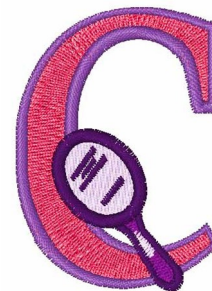

Name: Pretty Princess C Machine Embroidery Design

SKU: WD02-JLA001639_C

Brand: Windmill Designs

Unique Colors: 13 (5 color Stops)

Unique Colors

	Color Name (Color Code)	Manufacturer - Type
	Super White (1001) [No Color Selected]	madeira - rayon
	Dusty Lilac (1263) [No Color Selected]	madeira - rayon
	Crocus (286)	Exquisite - Polyester 1000m

Complete Color Sequence

#		Color Name (Color Code)	Manufacturer - Type
1		Super White (1001) [No Color Selected]	madeira - rayon
2		Super White (1001) [No Color Selected]	madeira - rayon
3		Crocus (286)	Exquisite - Polyester 1000m