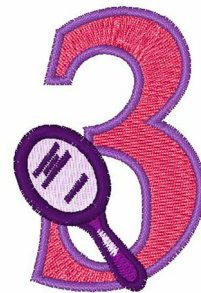

**Name:** Pretty Princess 3 Machine Embroidery Design

**SKU:** WD02-JLA001639\_3

**Brand:** Windmill Designs

**Unique Colors:** 13 (5 color Stops)