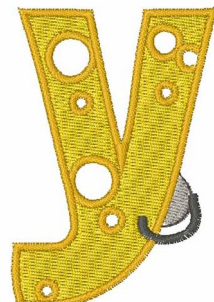

Name: Mouse Cheese y Machine Embroidery Design

SKU: WD02-JLA001638_ys

Brand: Windmill Designs

Unique Colors: 13 (4 color Stops)

Unique Colors

	Color Name (Color Code)	Manufacturer - Type
	Super White (1001) [No Color Selected]	madeira - rayon
	Dusty Lilac (1263) [No Color Selected]	madeira - rayon
	Crocus (286)	Exquisite - Polyester 1000m

Complete Color Sequence

#		Color Name (Color Code)	Manufacturer - Type
1		Super White (1001) [No Color Selected]	madeira - rayon
2		Super White (1001) [No Color Selected]	madeira - rayon
3		Crocus (286)	Exquisite - Polyester 1000m